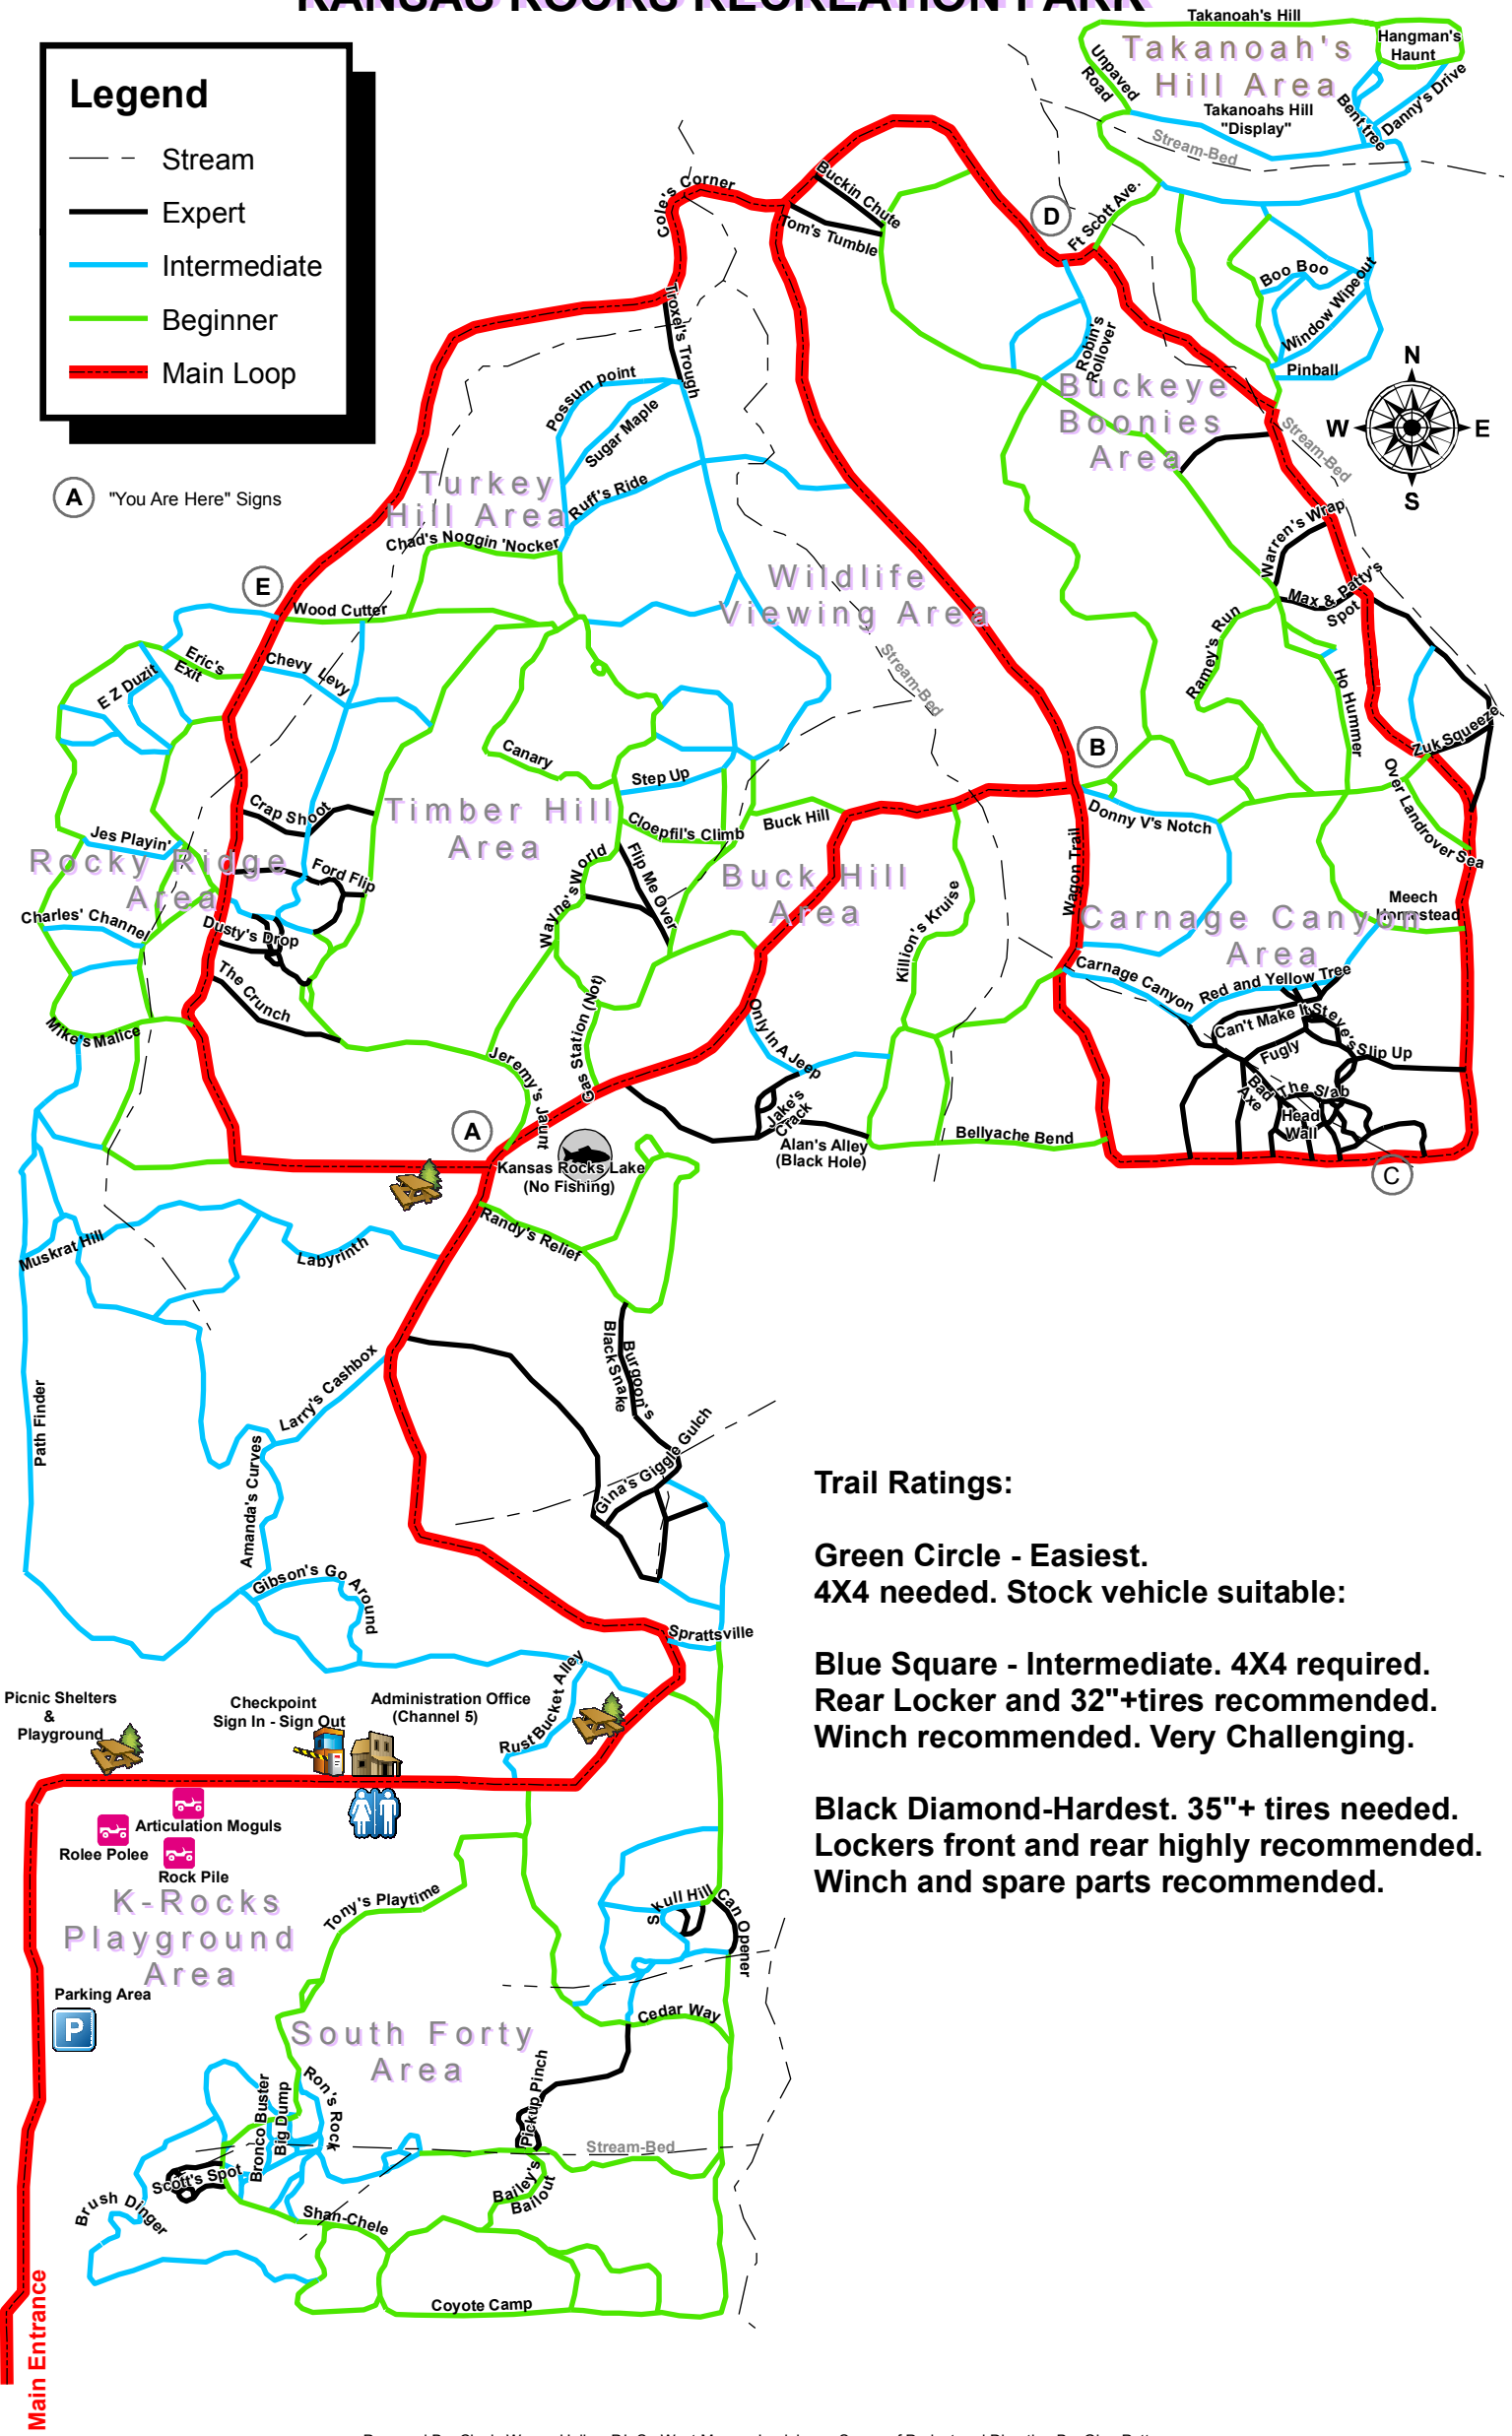

KANSAS ROCKS RECREATION PARK

Legend

-  Stream
-  Expert
-  Intermediate
-  Beginner
-  Main Loop

(A) "You Are Here" Signs

Trail Ratings:

Green Circle - Easiest.
4X4 needed. Stock vehicle suitable:

Blue Square - Intermediate. 4X4 required.
Rear Locker and 32"+tires recommended.
Winch recommended. Very Challenging.

Black Diamond-Hardest. 35"+ tires needed.
Lockers front and rear highly recommended.
Winch and spare parts recommended.